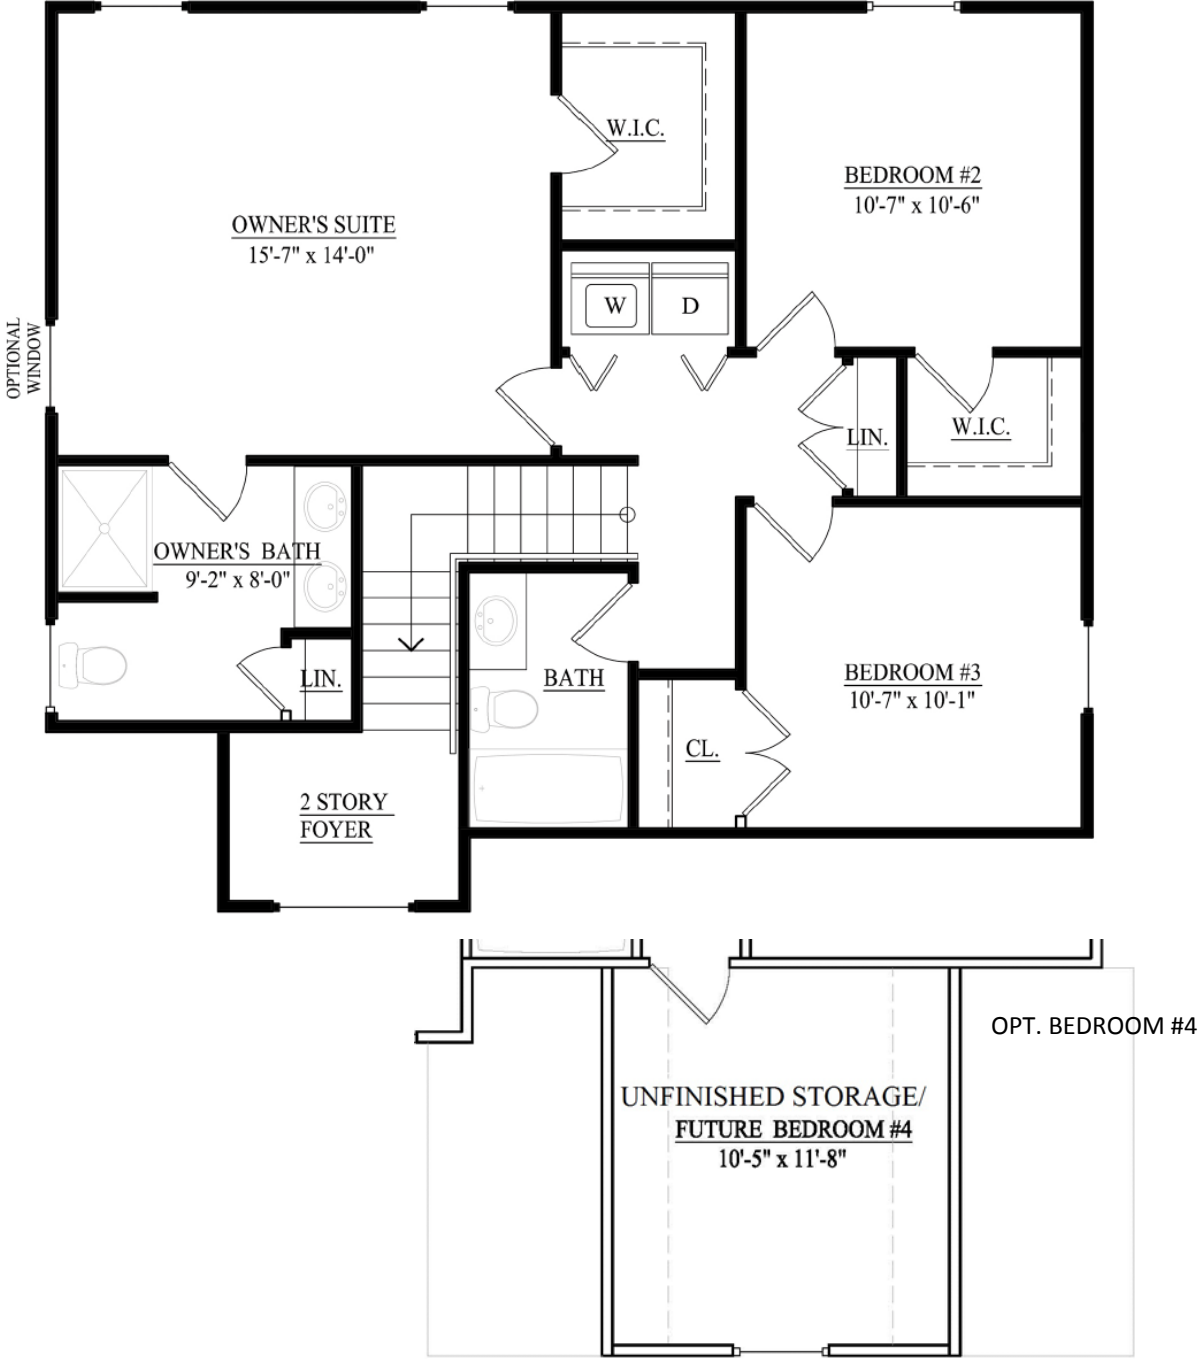

The Jefferson

Second Floor

Visit The Greens at Wyoming at:

58 Blue Birch Drive, Camden Wyoming, DE 19934

Phone: (610)444-8880 | Email: sales@ChettyBuilders.com

www.ChettyBuilders.com