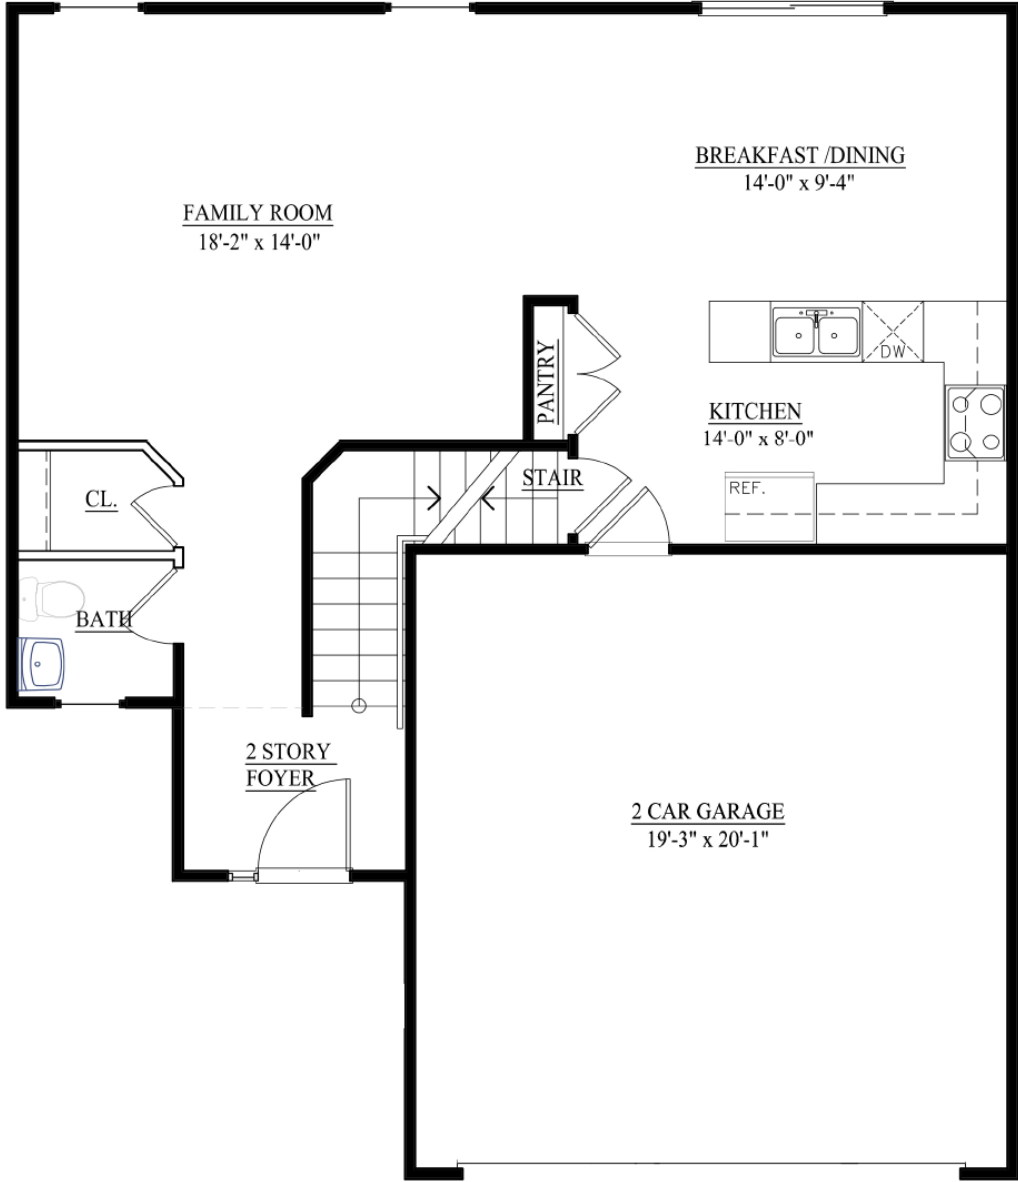

The Jefferson

First Floor